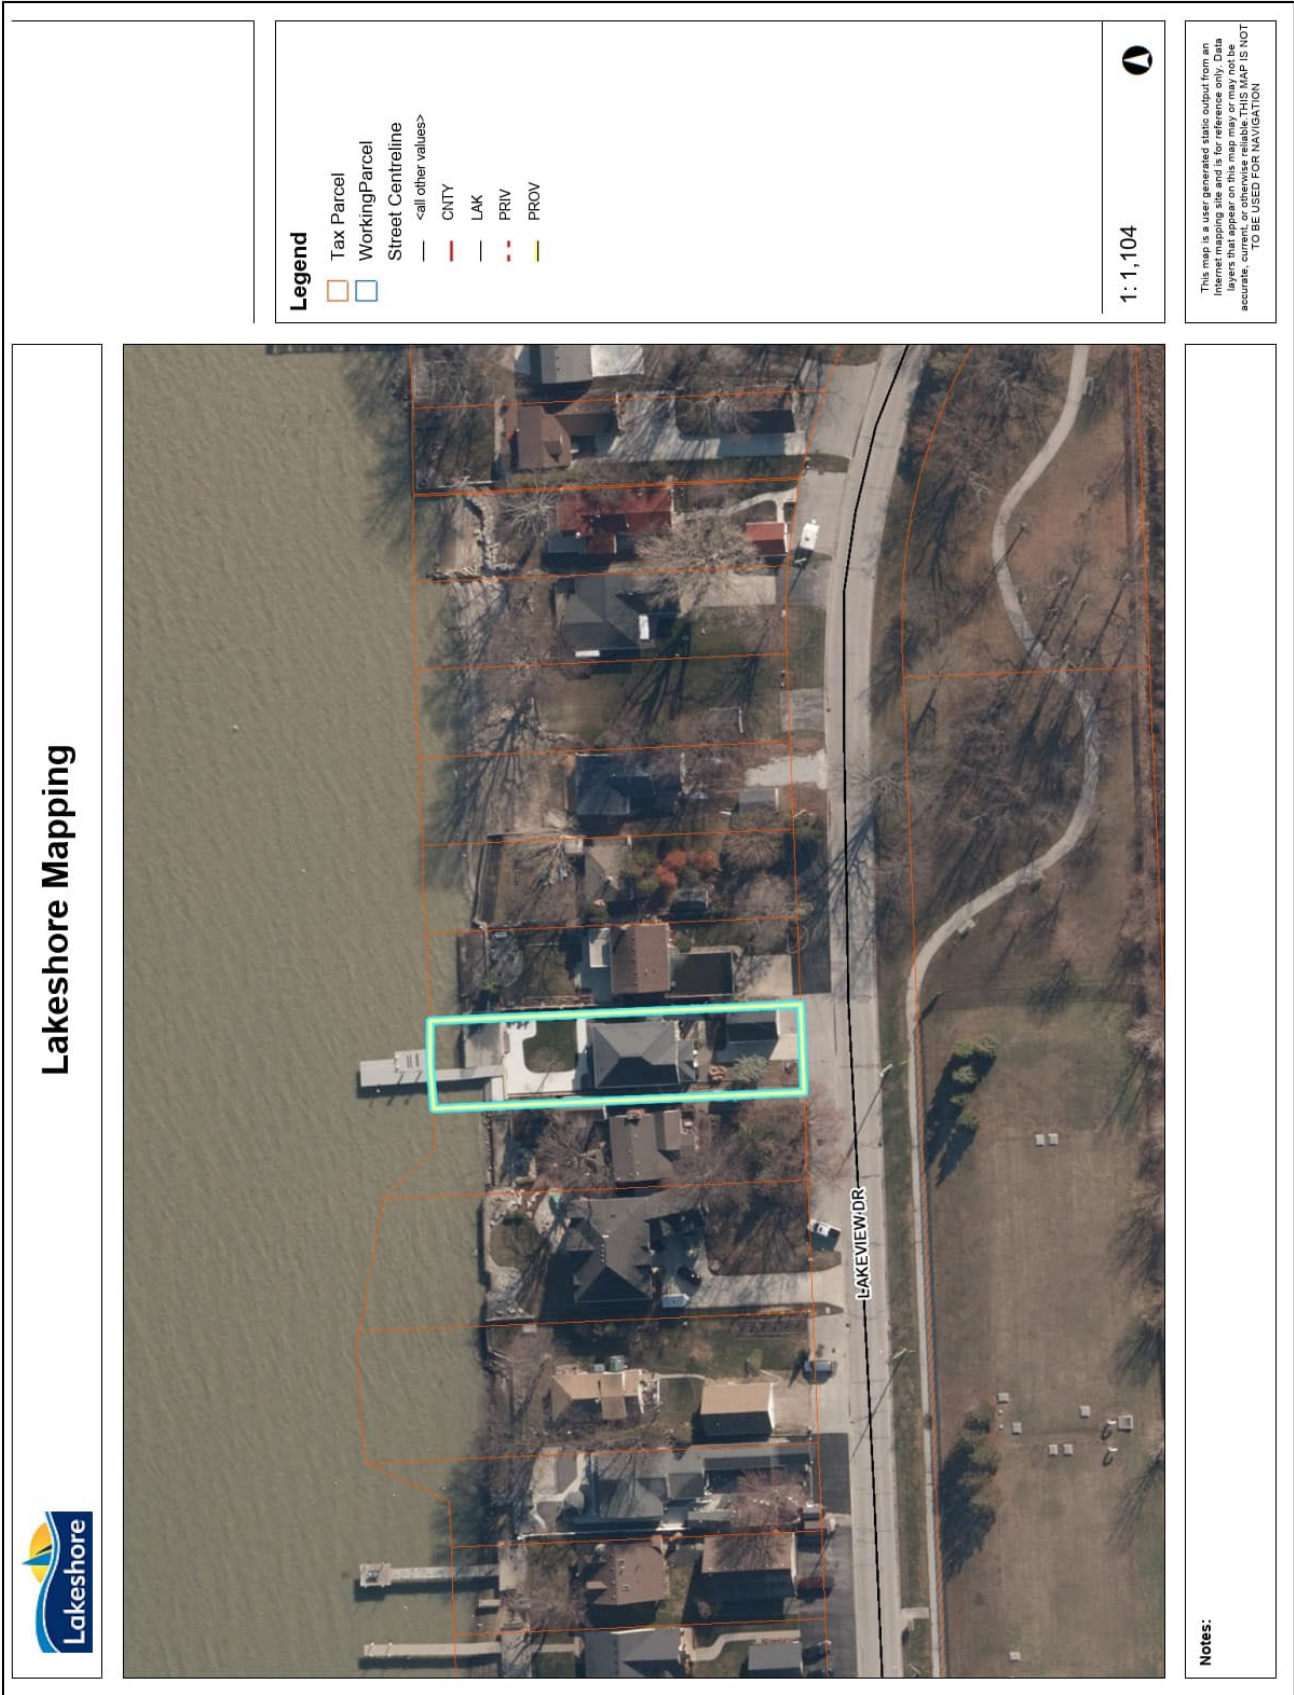

Appendix A – Aerial Map

Lakeshore Mapping

Legend

- Tax Parcel (orange outline)
- Working Parcel (cyan outline)
- Street Centreline (black line)
- <all other values> (grey line)
- CNTY (red line)
- LAK (black line)
- PRIV (dashed red line)
- PROV (dashed yellow line)

1:1,104

Notes: