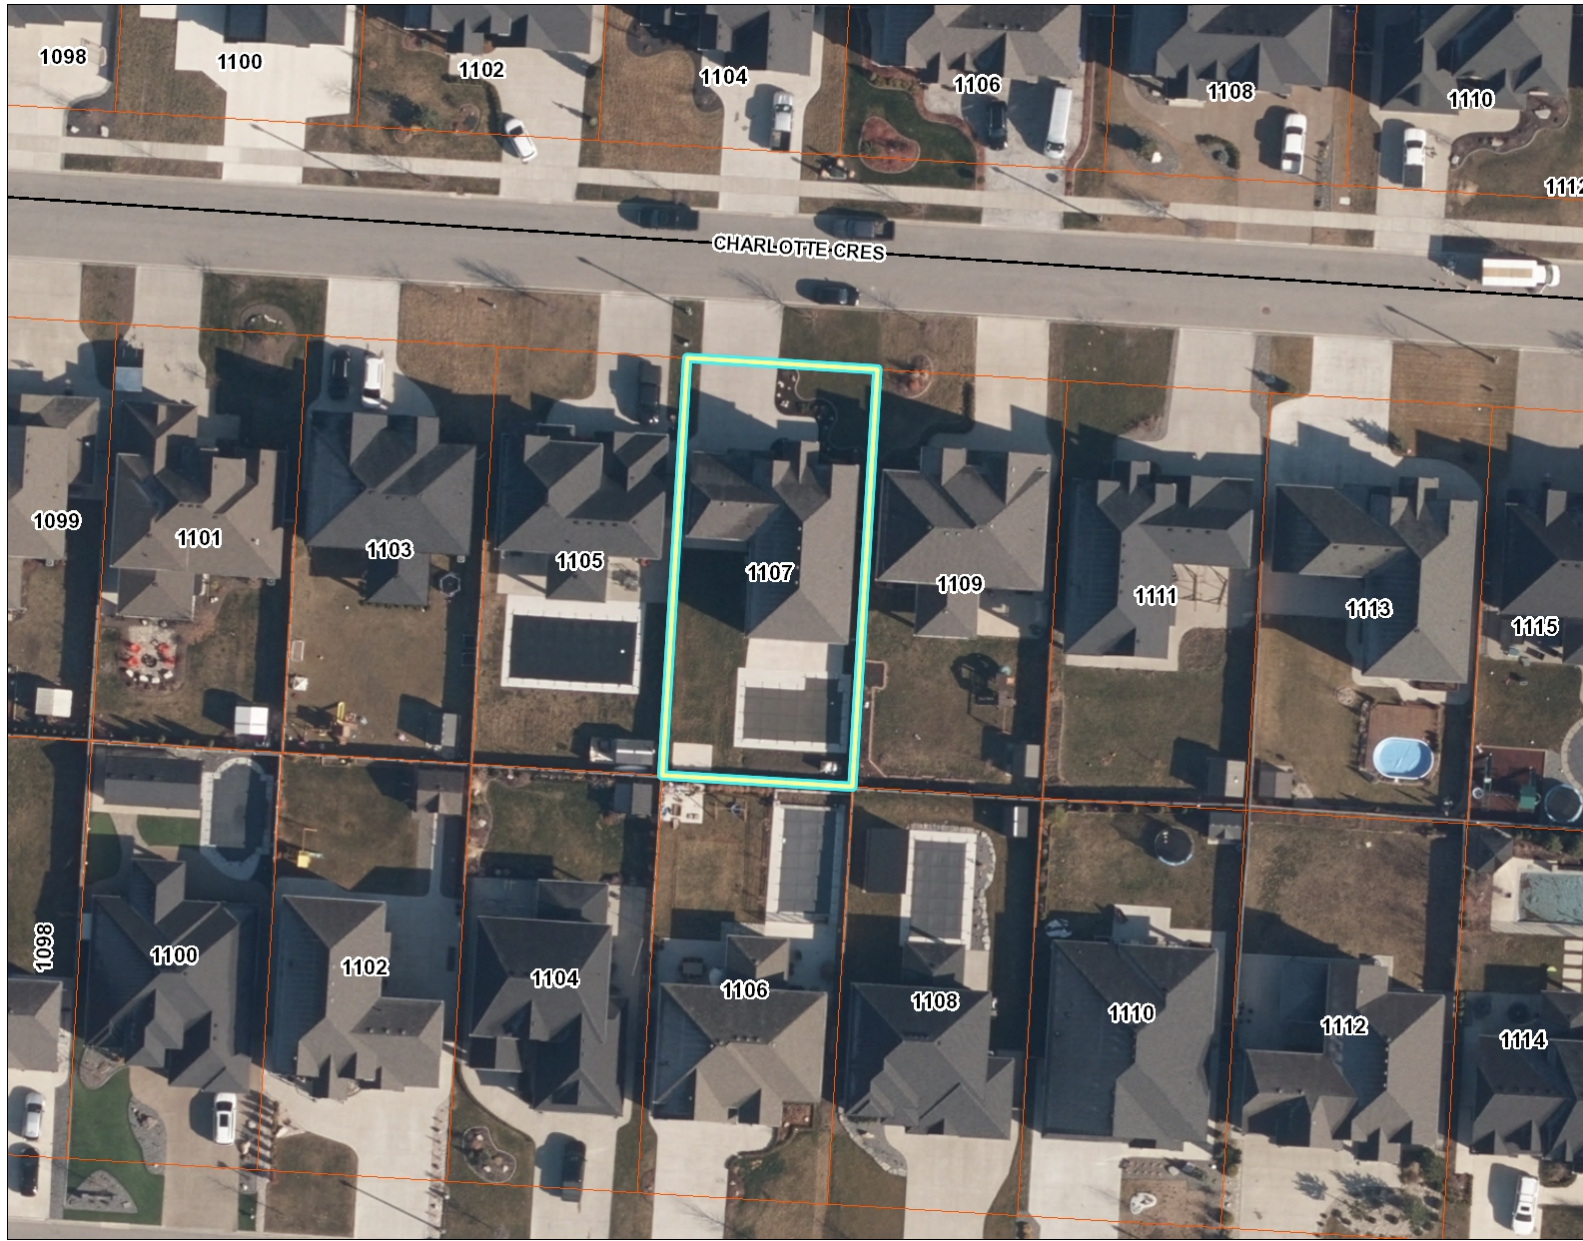

1107 Charlotte Crescent - Aerial Map

Legend

- Tax Parcel
- Address Label
- WorkingParcel
- Street Centreline
- <all other values>
- CNTY
- LAK
- PRIV
- PROV

1: 713

Notes:

This map is a user generated static output from an Internet mapping site and is for reference only. Data layers that appear on this map may or may not be accurate, current, or otherwise reliable. THIS MAP IS NOT TO BE USED FOR NAVIGATION