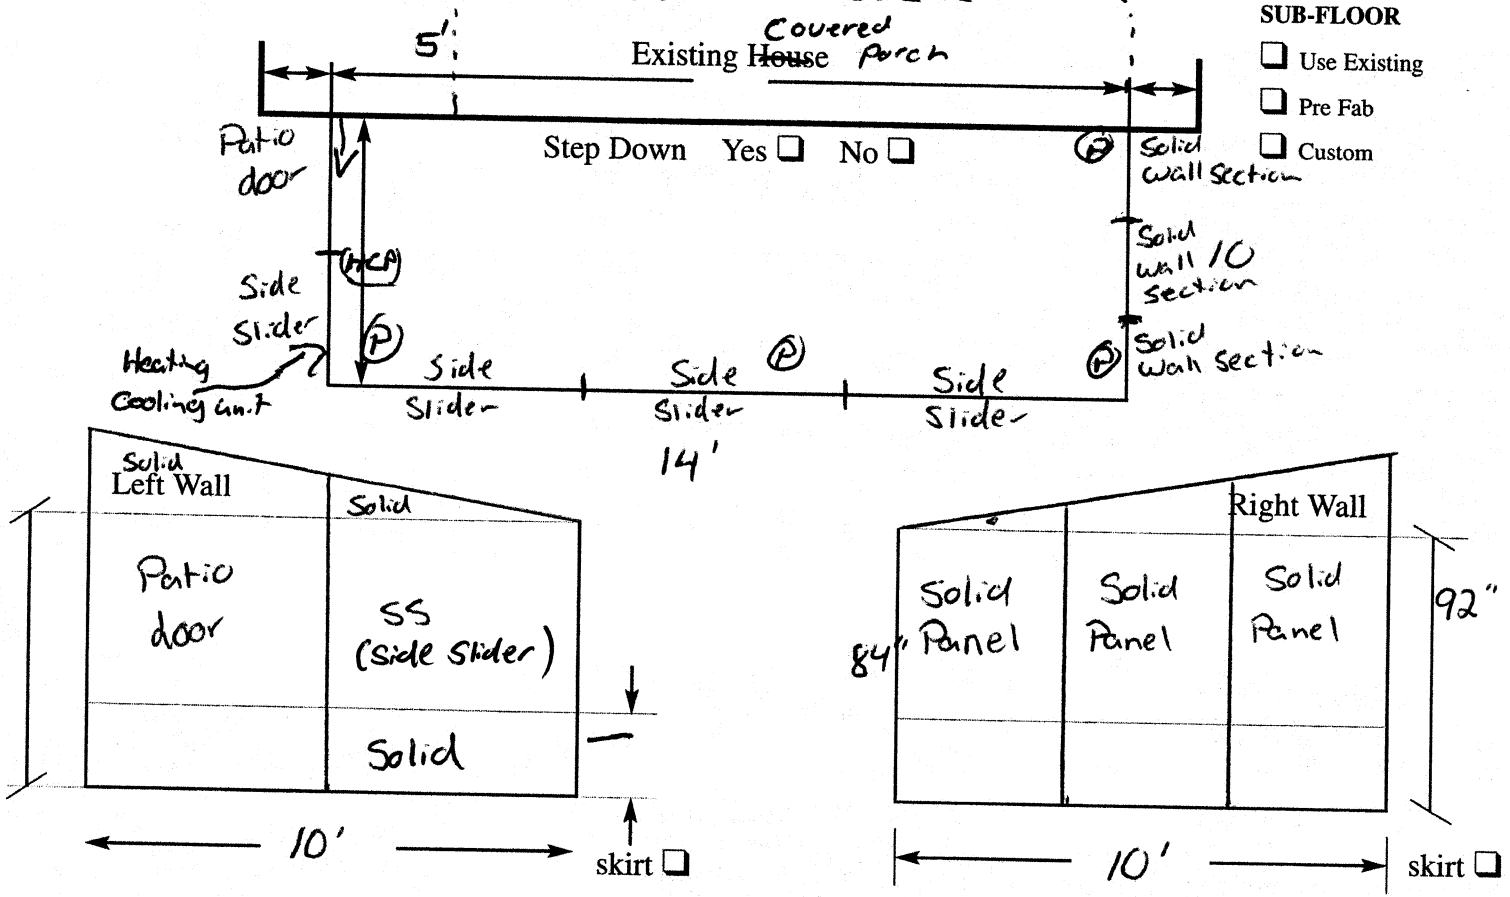

Measure Page and Location of Doors, Windows & Electrical etc.

Room Type 225 4125 Studio 12' A-Frame

- SUB-FLOOR**
- Use Existing
 - Pre Fab
 - Custom

- Roof Type**
- 3" Alum. Top
 - 4" Alum. Top
 - 4" Wood Top
 - 6" Alum. Top
- Approx. Roof Pitch. _____ x12

Specify Downpipe Location and Show Exact Skylight Location