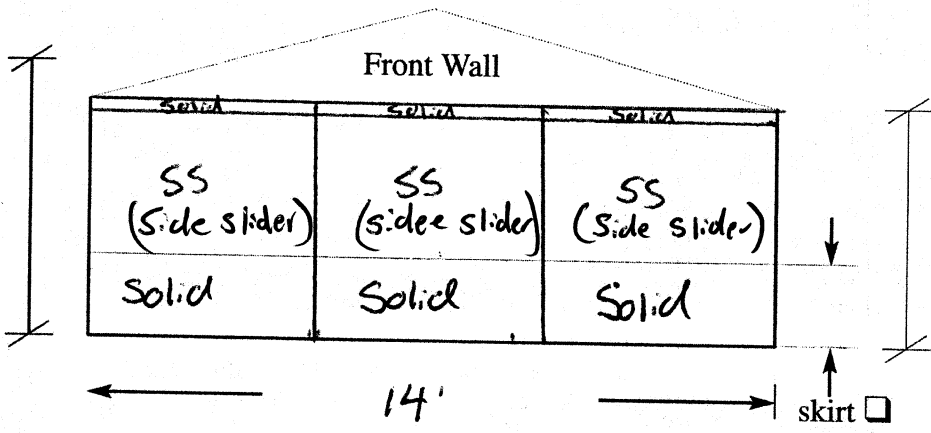

Measure Page and Location of Doors, Windows & Electrical etc.

Room Type 225 4125 Studio 12' A-Frame

- SUB-FLOOR**
- Use Existing
 - Pre Fab
 - Custom

- Roof Type**
- 3" Alum. Top
 - 4" Alum. Top
 - 4" Wood Top
 - 6" Alum. Top
- Approx. Roof Pitch. _____ x12

Specify Downpipe Location and Show Exact Skylight Location