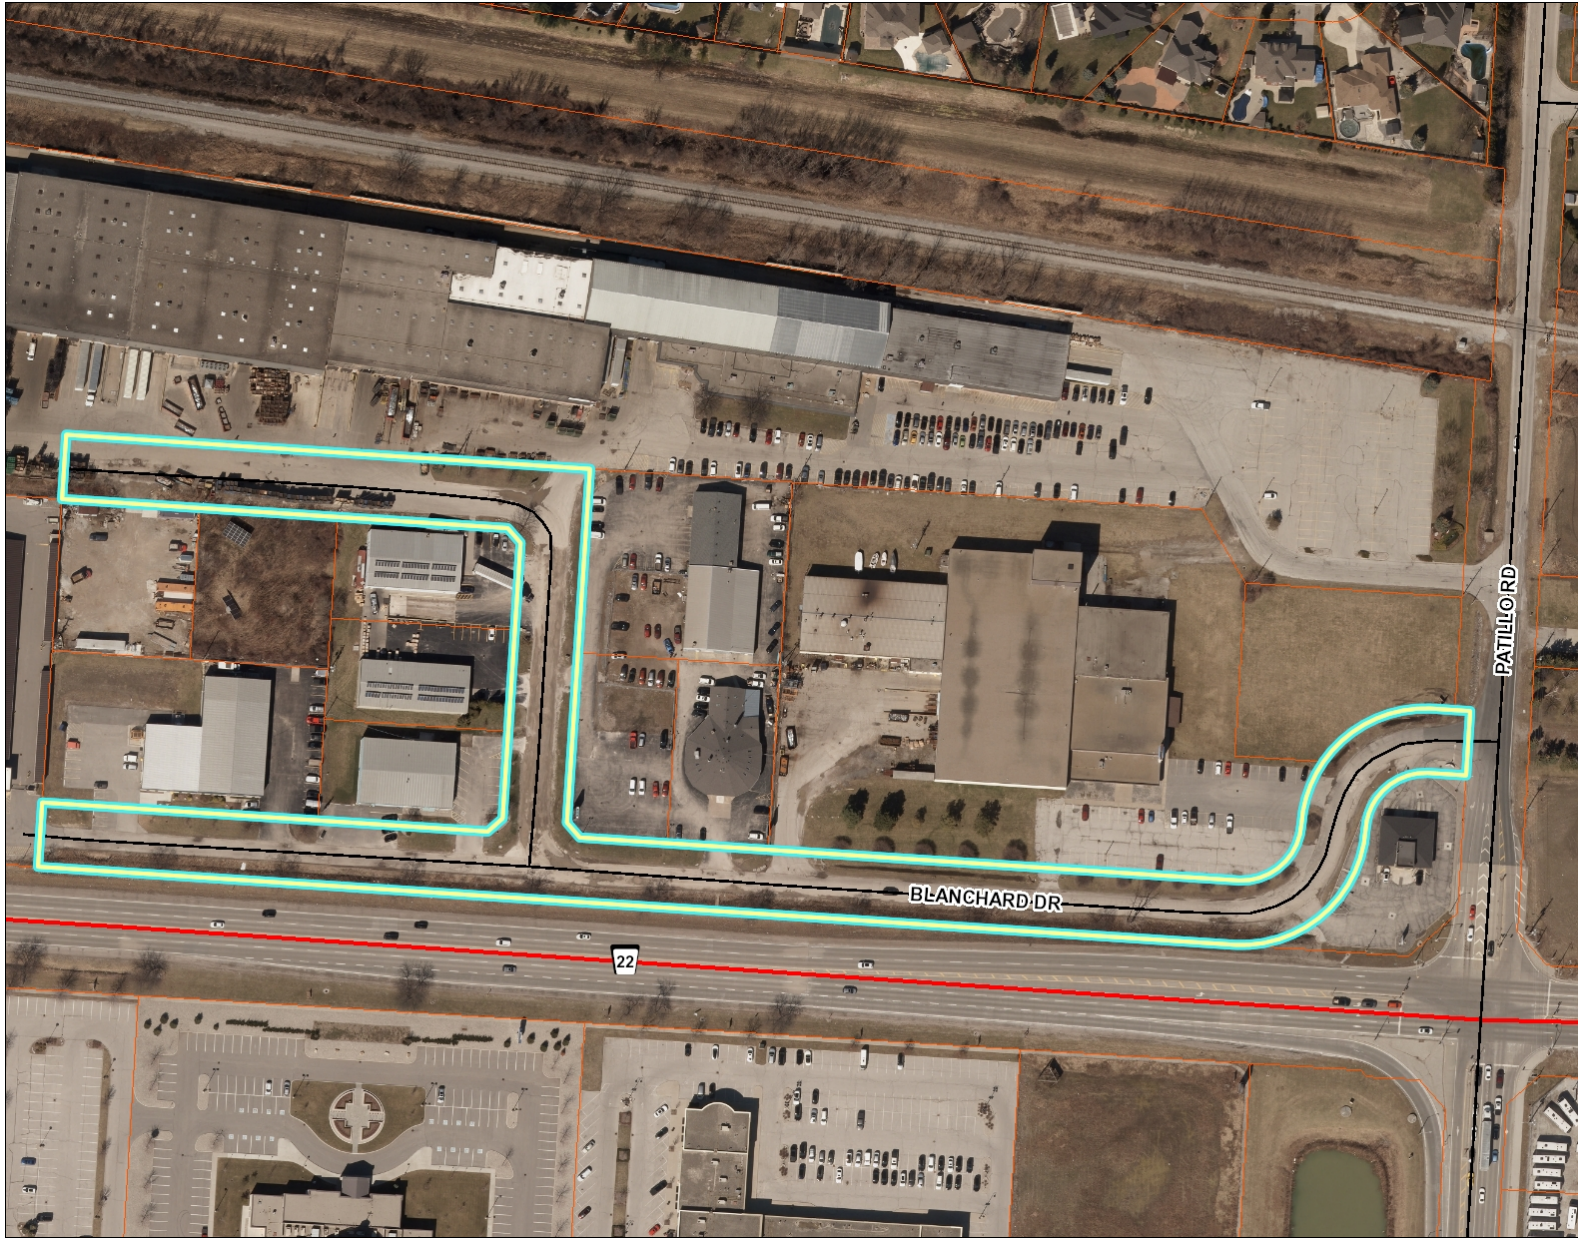

Legend

-  Tax Parcel
-  WorkingParcel
- Street Centreline
 -  <all other values>
 -  CNTY
 -  LAK
 -  PRIV
 -  PROV

1: 1,033

Notes: Roll # 3751 050 000 10075
0 Talbot Road

This map is a user generated static output from an Internet mapping site and is for reference only. Data layers that appear on this map may or may not be accurate, current, or otherwise reliable. THIS MAP IS NOT TO BE USED FOR NAVIGATION

Legend

- Tax Parcel
- WorkingParcel
- Street Centreline
- <all other values>
- CNTY
- LAK
- PRIV
- PROV

1:2,498

Notes: Roll # 3751 210 000 07601
0 Blanchard Drive

This map is a user generated static output from an Internet mapping site and is for reference only. Data layers that appear on this map may or may not be accurate, current, or otherwise reliable. THIS MAP IS NOT TO BE USED FOR NAVIGATION

Legend

-  Tax Parcel
-  WorkingParcel
- Street Centreline
 -  <all other values>
 -  CNTY
 -  LAK
 -  PRIV
 -  PROV

1:2,114

Notes: 3751 720 000 09301

This map is a user generated static output from an Internet mapping site and is for reference only. Data layers that appear on this map may or may not be accurate, current, or otherwise reliable. THIS MAP IS NOT TO BE USED FOR NAVIGATION

Lakeshore Mapping

Legend

-  Tax Parcel
-  WorkingParcel
- Street Centreline
 -  <all other values>
 -  CNTY
 -  LAK
 -  PRIV
 -  PROV

1: 1,529

Notes: 3751 720 000 26600

This map is a user generated static output from an Internet mapping site and is for reference only. Data layers that appear on this map may or may not be accurate, current, or otherwise reliable. THIS MAP IS NOT TO BE USED FOR NAVIGATION