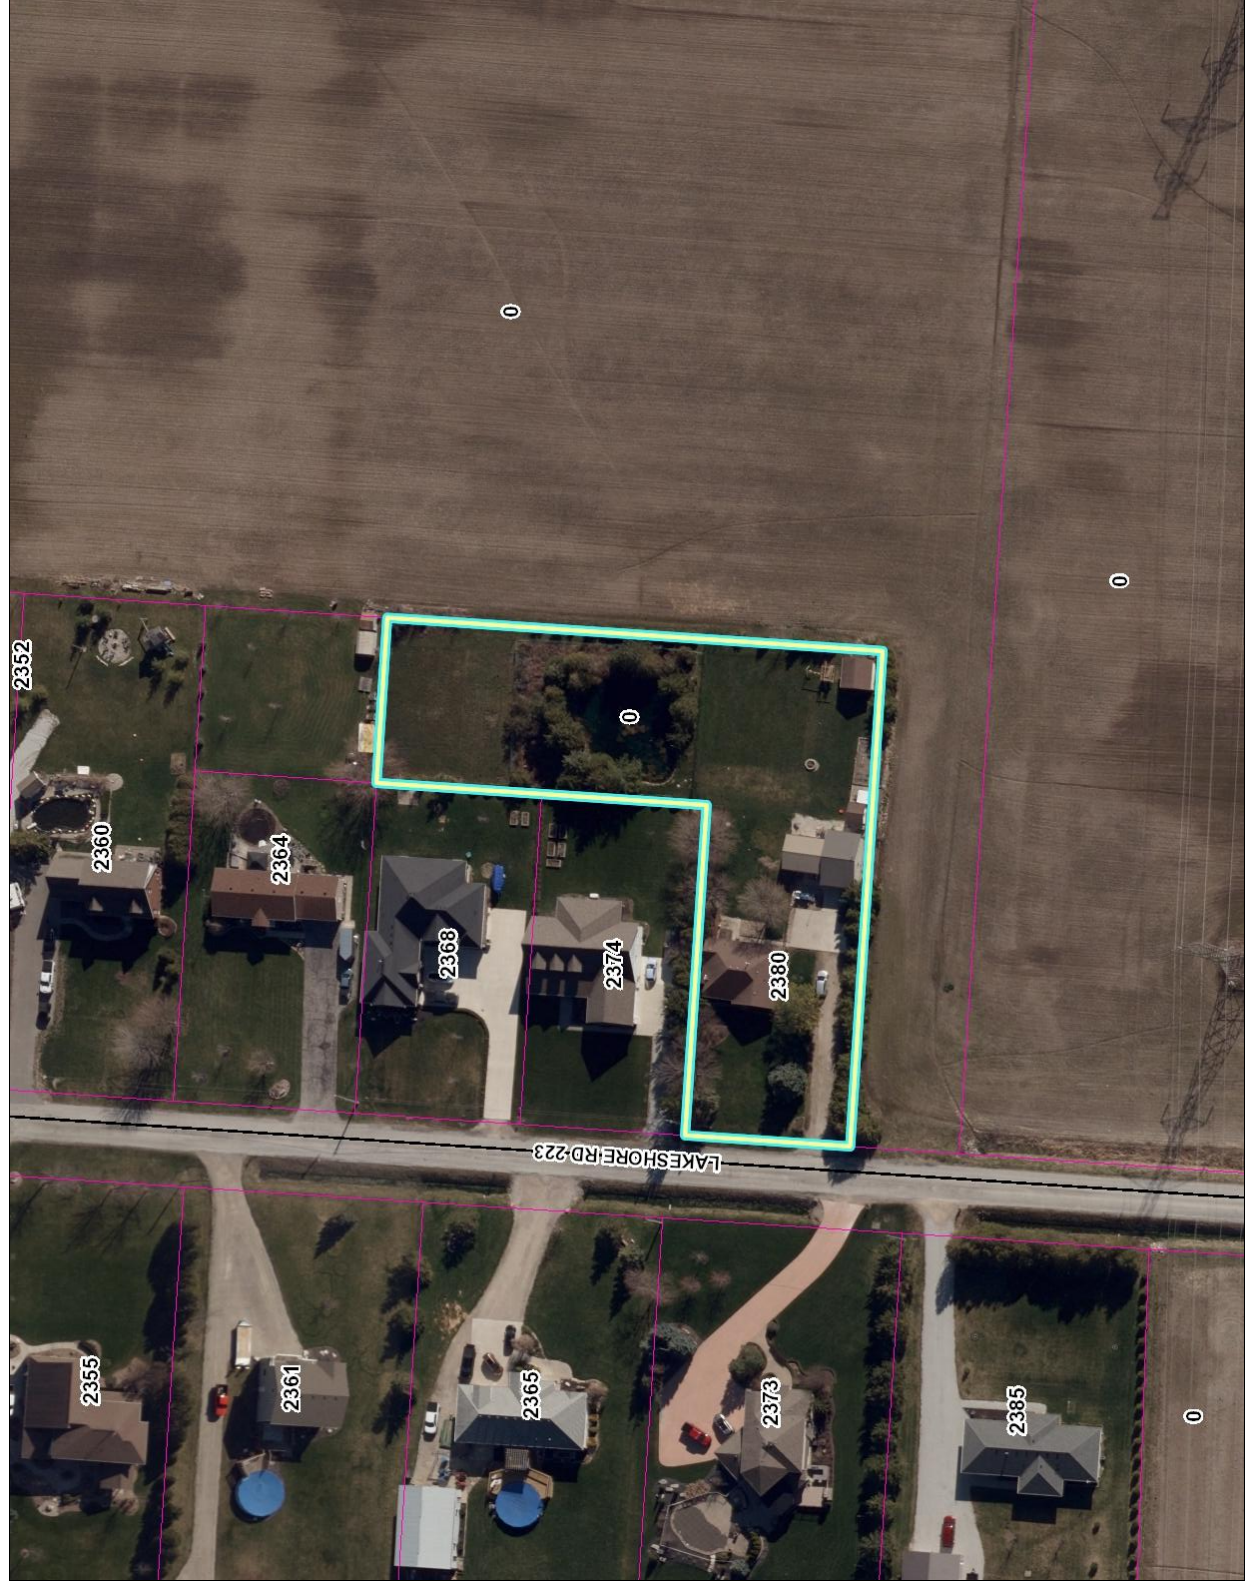

2380 Lakeshore Road 223 (L-shaped property) - Aerial Photo

Legend

- Address Label
- WorkingParcel
- Street Centreline
- <all other values>
- ONTY
- LAK
- PRIV
- PROV
- OwnershipParcel

1:1,390

Notes:

This map is a user generated static output from an internet mapping site and is for reference only. Data layers that appear on this map may or may not be accurate, current, or otherwise reliable. THIS MAP IS NOT TO BE USED FOR NAVIGATION