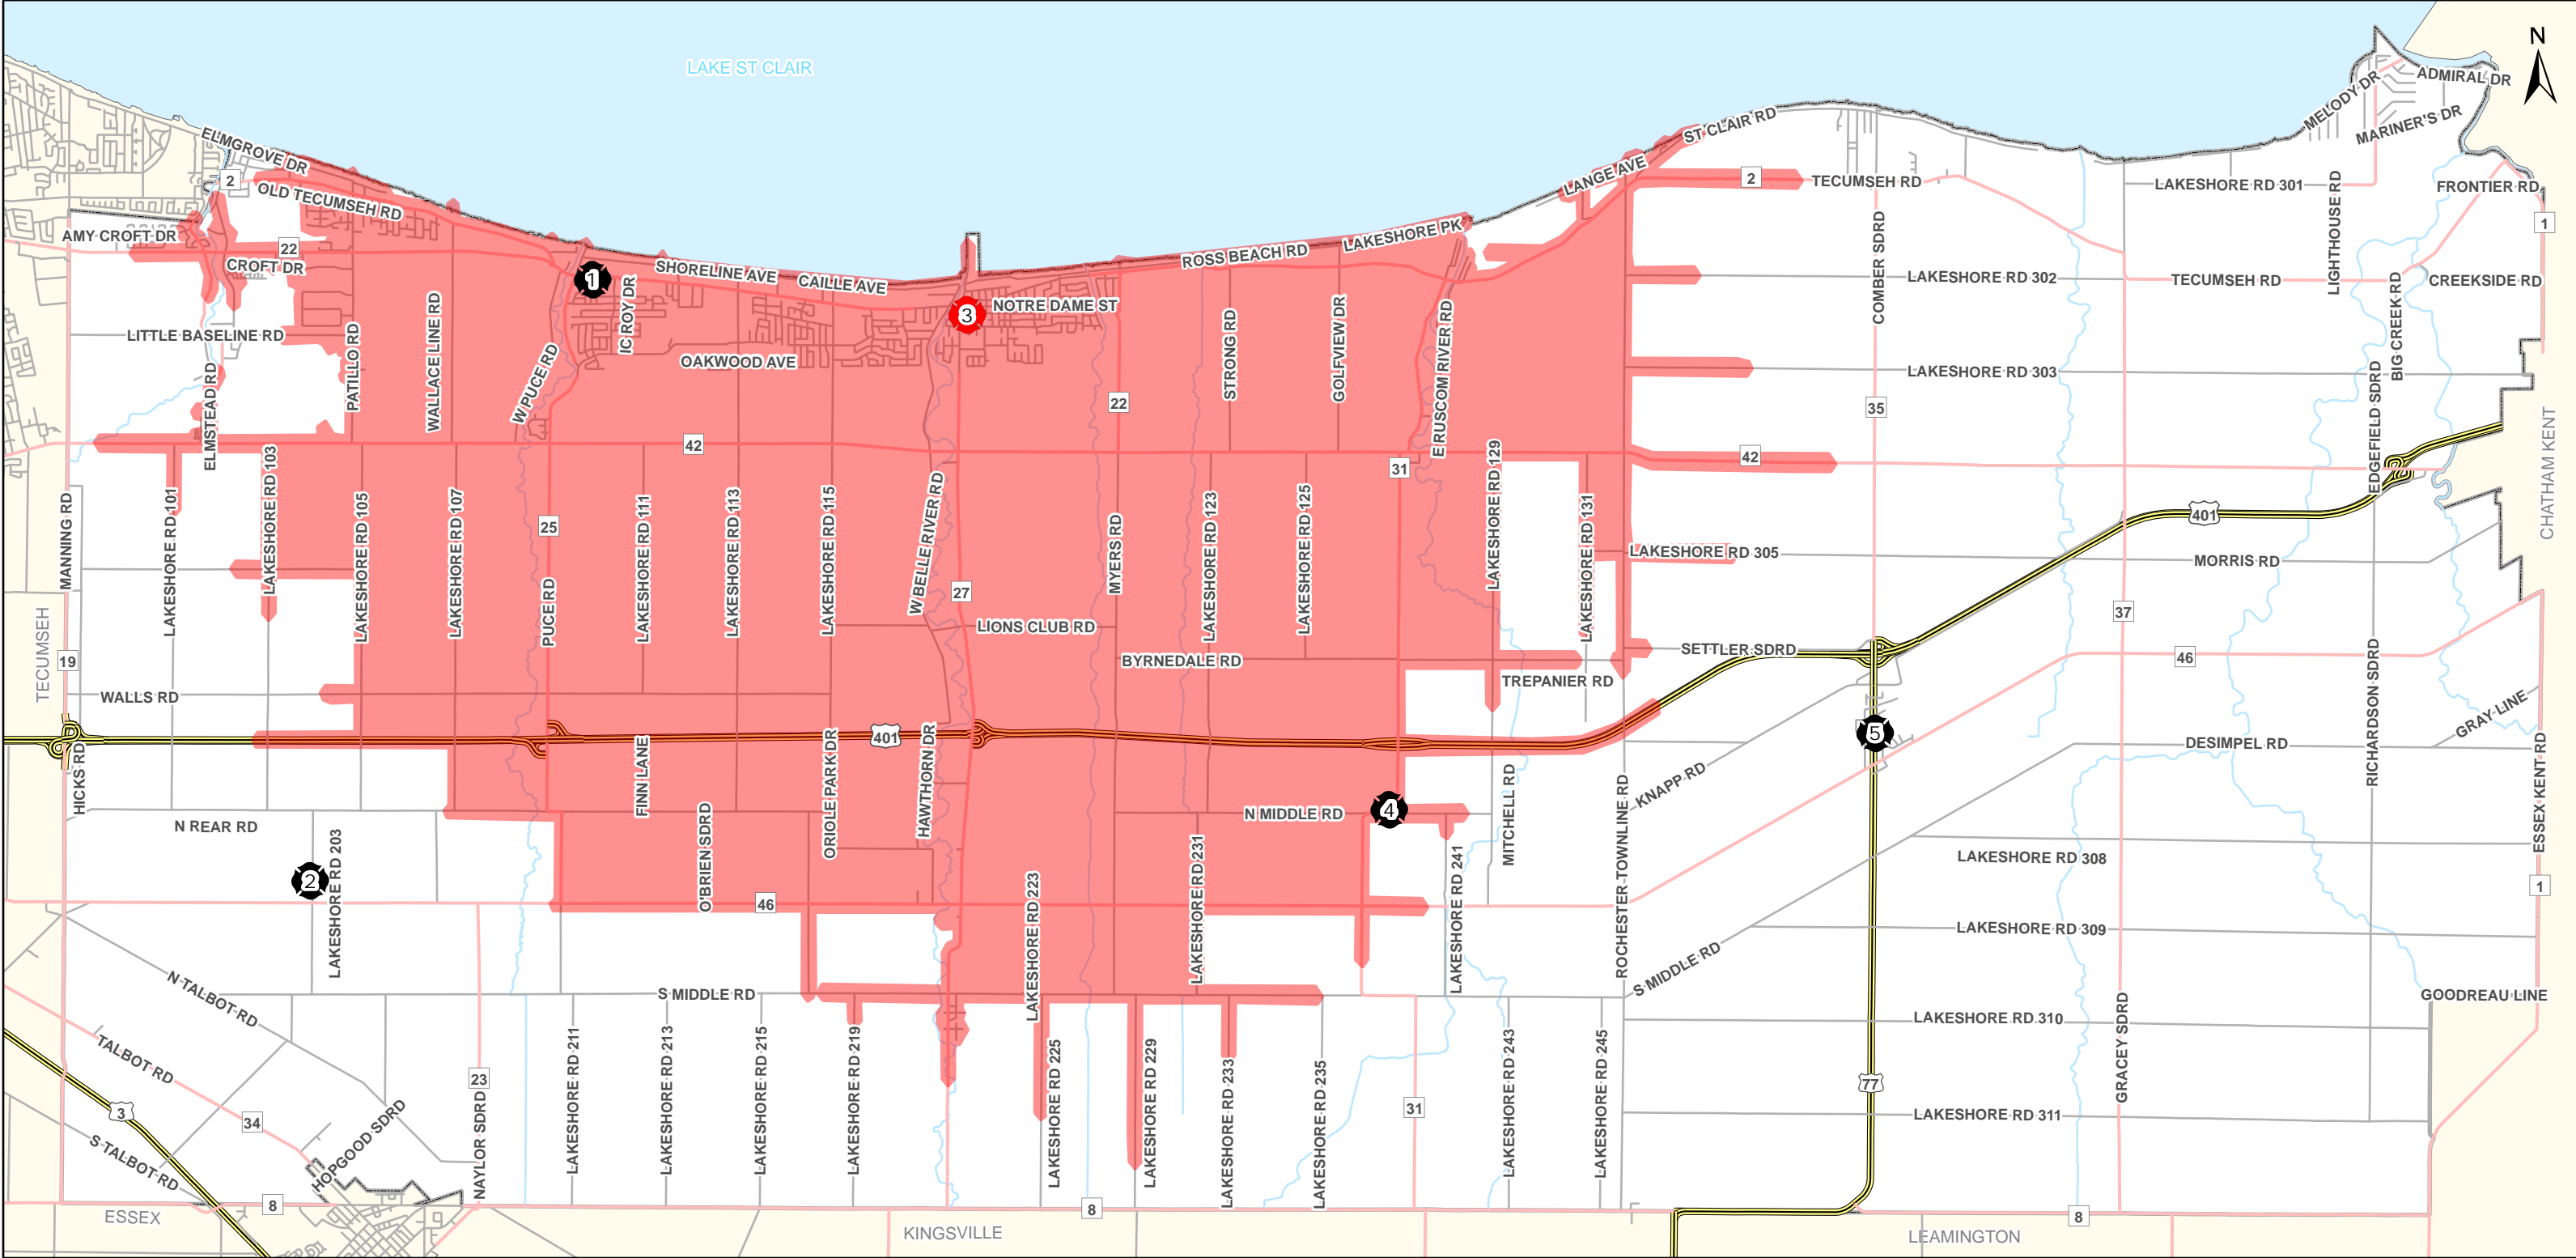

14 MINUTES RESPONSE AREA FROM FIRE STATION 3 (STAFFED STATION)

- FIRE STATION 3
- 14 MINUTES DRIVE TIME AREA FROM STATION 3
- FIRE STATIONS