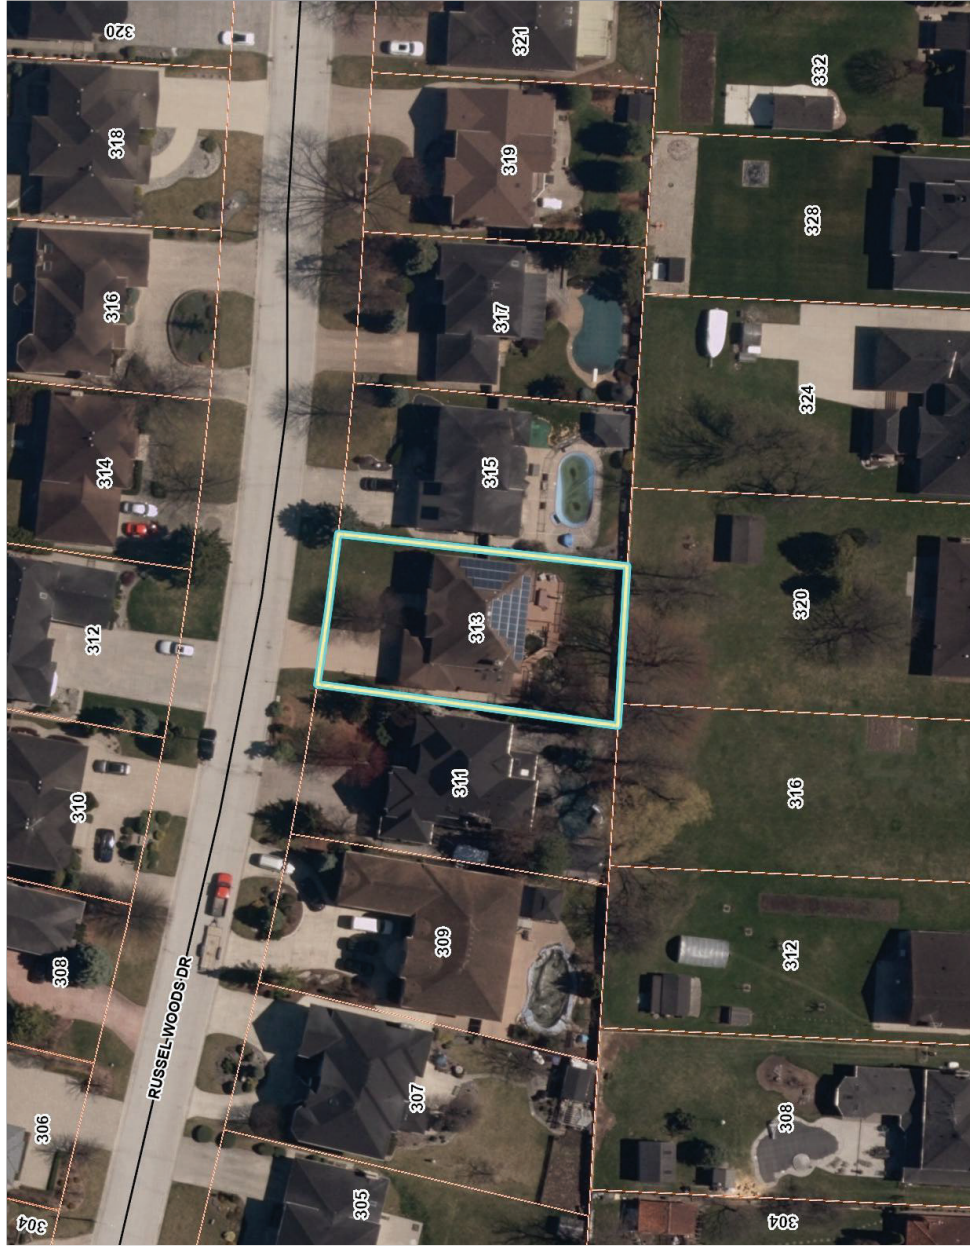

313 Russel Woods Drive - Subject Property Map

Legend

- Tax Parcel
- Working Parcel
- Street Centreline
- CNTY
- LAK
- PRIV
- PROV
- <all other values>
- Ownership Parcel

1:837

Notes: