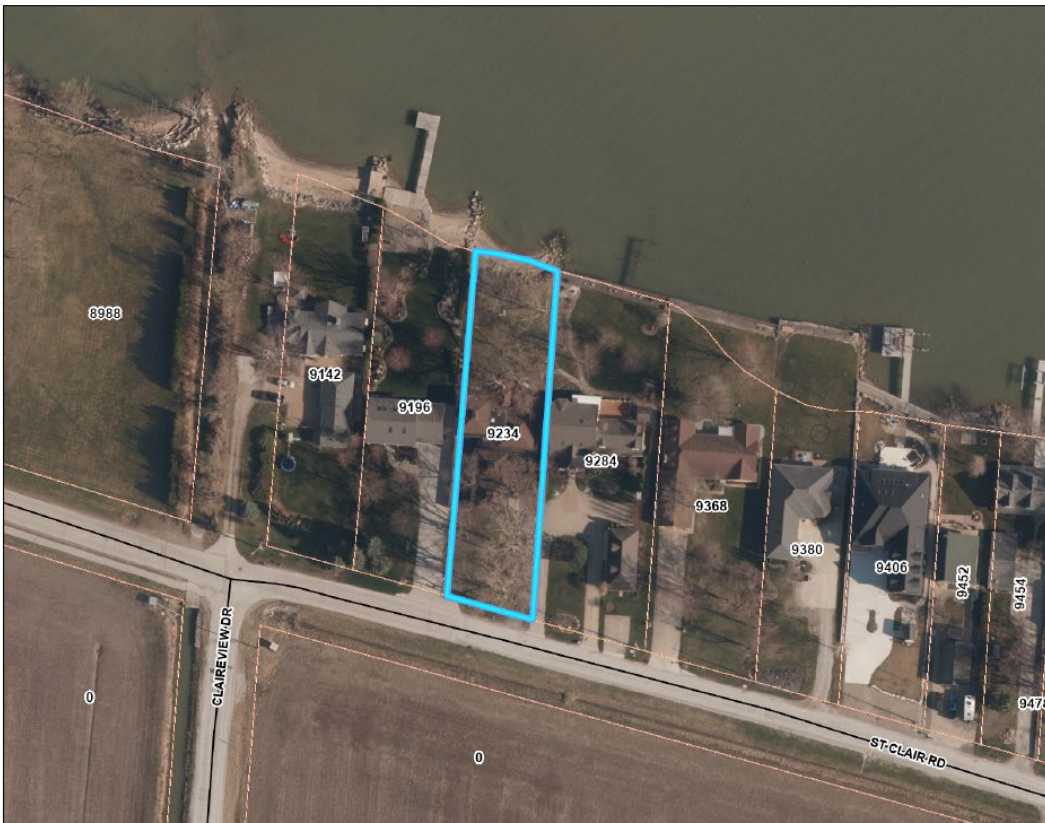

9234 St Clair Road - Subject Property Map

Legend

Tax Parcel

1: 1,286

Notes: