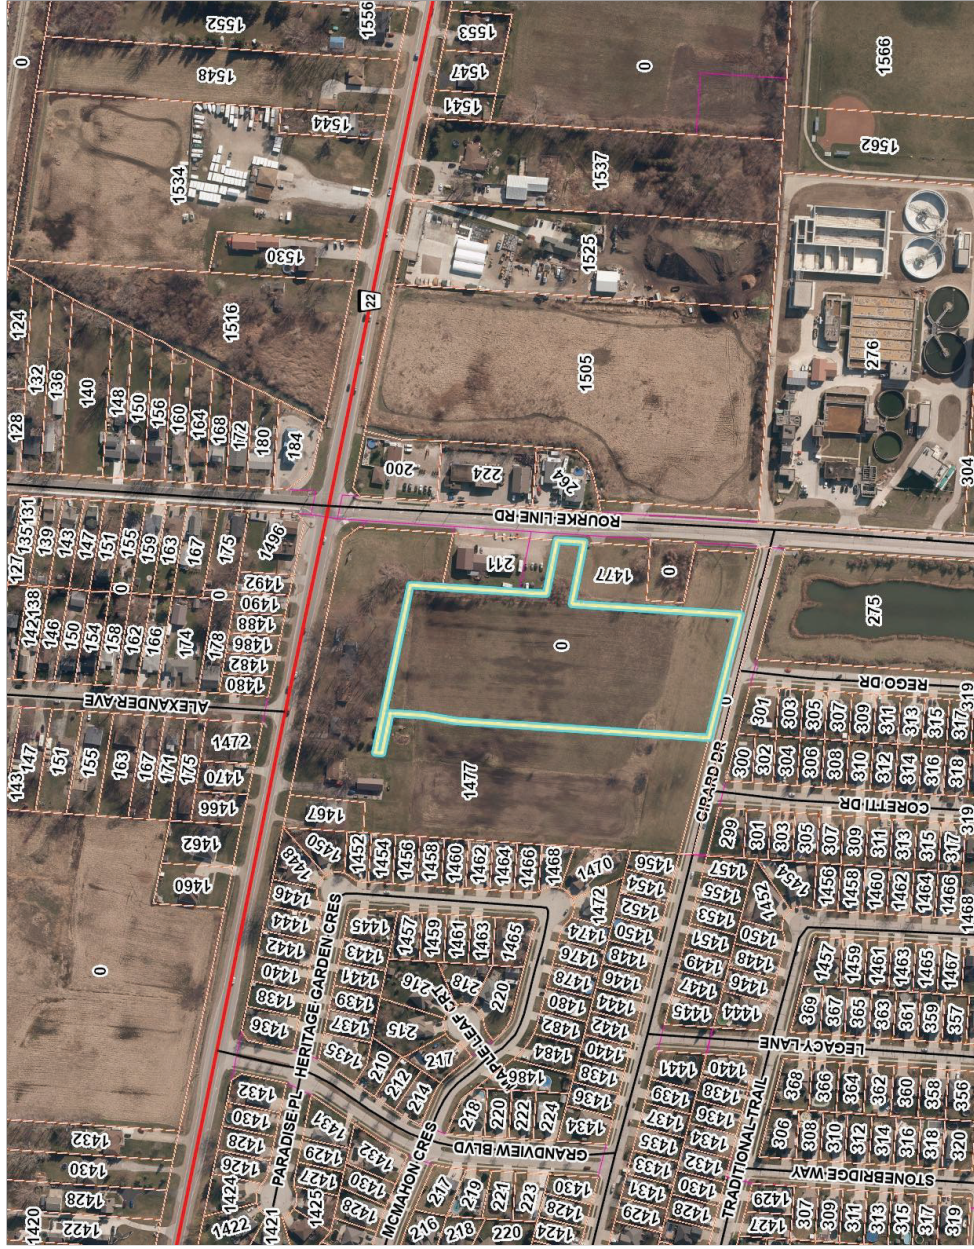

0 Rourke Line Road - Subject Property Map

Legend

- Tax Parcel
- Working Parcel
- Street Centreline
- CNTY
- LAK
- PRIV
- PROV
- <all other values>
- Ownership Parcel

1:4,382