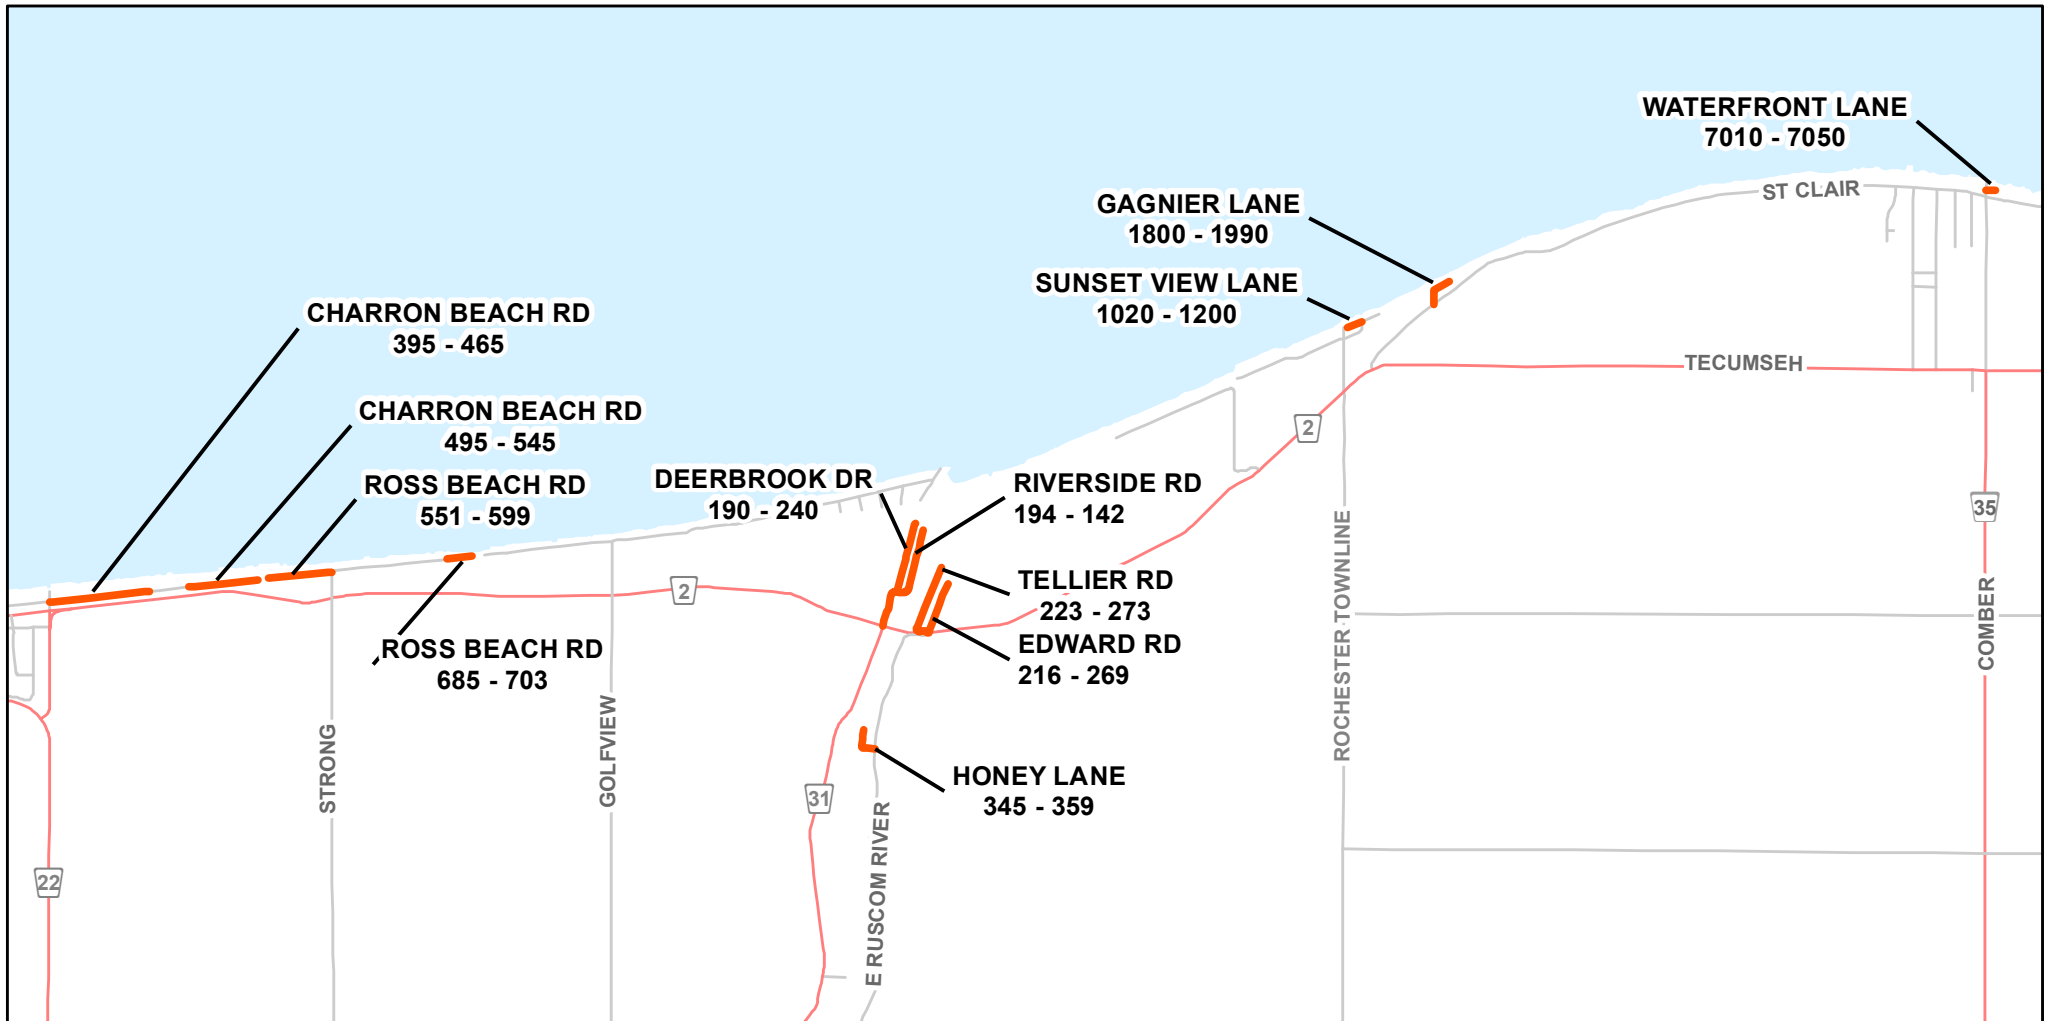

PRIVATE ROADS - MAP 2

- PRIVATE ROAD
- CHARRON BEACH RD
- DEERBROOK DR
- EDWARD RD
- GAGNIER LANE
- HONEY LANE
- RIVERSIDE RD
- ROSS BEACH RD
- SUNSET VIEW LANE
- TELLIER RD
- WATERFRONT LANE